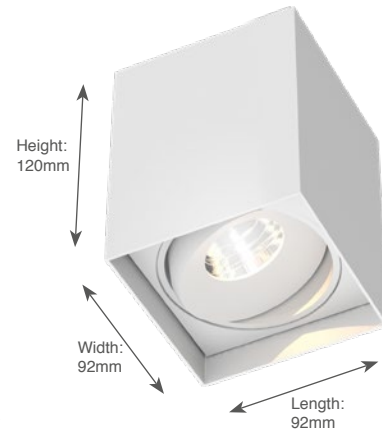

Titan Box Single Cone

Technical Datasheet

DOXIS
LIGHTING FACTORY

General	
Type	Surface Mounted
Material	Aluminium
Lamp Type	COB LED
Adjustable	Yes (40°/359°)
Dimmable	Yes
Cooling	Passive
Energy Class	A++
Weight	1100g
Photobiol. Safety	RG1
Class	class I

IP20 960°C LED

Features:

High efficiency LED Downlight, equipped with a Bridgelux COB LED.
Aluminium die-casted, compact design.
High quality components.
Various colors available.

Specifications

Art. nr.	Lightsource INCLUDED	CCT - CRI	Light output* LED / System	Efficacy** LED / System	Power** LED / System (current)	Power supply INTEGRATED	SDCM
1413.AA.24.927.XX	Bridgelux Vero 10 LED	2700K - Ra90	1100lm / 937lm	124lm/W / 92lm/W	8.9W / 10.2W (350mA)	Non dimmable	3
1413.AA.24.930.XX	Bridgelux Vero 10 LED	3000K - Ra90	1156lm / 984lm	130lm/W / 96lm/W	8.9W / 10.2W (350mA)	Non dimmable	3
1413.AA.24.940.XX	Bridgelux Vero 10 LED	4000K - Ra90	1172lm / 998lm	132lm/W / 98lm/W	8.9W / 10.2W (350mA)	Non dimmable	3
1413.AA.26.927.XX	Bridgelux Vero 10 LED	2700K - Ra90	1100lm / 937lm	124lm/W / 92lm/W	8.9W / 10.2W (350mA)	Touch & DALI dimmable***	3
1413.AA.26.930.XX	Bridgelux Vero 10 LED	3000K - Ra90	1156lm / 984lm	130lm/W / 96lm/W	8.9W / 10.2W (350mA)	Touch & DALI dimmable***	3
1413.AA.26.940.XX	Bridgelux Vero 10 LED	4000K - Ra90	1172lm / 998lm	132lm/W / 98lm/W	8.9W / 10.2W (350mA)	Touch & DALI dimmable***	3
1413.AA.27.927.XX	Bridgelux Vero 10 LED	2700K - Ra90	1100lm / 937lm	124lm/W / 92lm/W	8.9W / 10.2W (350mA)	Mains dimmable driver	3
1413.AA.27.930.XX	Bridgelux Vero 10 LED	3000K - Ra90	1156lm / 984lm	130lm/W / 96lm/W	8.9W / 10.2W (350mA)	Mains dimmable driver	3
1413.AA.27.940.XX	Bridgelux Vero 10 LED	4000K - Ra90	1172lm / 998lm	132lm/W / 98lm/W	8.9W / 10.2W (350mA)	Mains dimmable driver	3