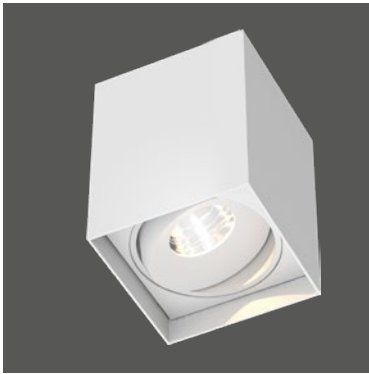

Titan Box Single Cone

Technical Datasheet

DOXIS
LIGHTING FACTORY

General	
Type	Surface Mounted
Material	Aluminium
Lamp Type	COB LED
Adjustable	Yes (40°/359°)
Dimmable	Yes
Cooling	Passive
Energy Class	A++
Weight	1100g
Photobiol. Safety	RG1
Class	class I

IP20 960°C LED

Features:

High efficiency LED Downlight, equipped with a Bridgelux COB LED.
Aluminium die-casted, compact design.
High quality components.
Various colors available.

Specifications

Art. nr.	Lightsource INCLUDED	CCT - CRI	Light output* LED / System	Efficacy** LED / System	Power** LED / System (current)	Power supply INTEGRATED	SDCM
1413.AA.24.927.XX	Bridgelux Vero 10 LED	2700K - Ra90	1100lm / 937lm	124lm/W / 92lm/W	8.9W / 10.2W (350mA)	Non dimmable	3
1413.AA.24.930.XX	Bridgelux Vero 10 LED	3000K - Ra90	1156lm / 984lm	130lm/W / 96lm/W	8.9W / 10.2W (350mA)	Non dimmable	3
1413.AA.24.940.XX	Bridgelux Vero 10 LED	4000K - Ra90	1172lm / 998lm	132lm/W / 98lm/W	8.9W / 10.2W (350mA)	Non dimmable	3
1413.AA.26.927.XX	Bridgelux Vero 10 LED	2700K - Ra90	1100lm / 937lm	124lm/W / 92lm/W	8.9W / 10.2W (350mA)	Touch & DALI dimmable***	3
1413.AA.26.930.XX	Bridgelux Vero 10 LED	3000K - Ra90	1156lm / 984lm	130lm/W / 96lm/W	8.9W / 10.2W (350mA)	Touch & DALI dimmable***	3
1413.AA.26.940.XX	Bridgelux Vero 10 LED	4000K - Ra90	1172lm / 998lm	132lm/W / 98lm/W	8.9W / 10.2W (350mA)	Touch & DALI dimmable***	3
1413.AA.27.927.XX	Bridgelux Vero 10 LED	2700K - Ra90	1100lm / 937lm	124lm/W / 92lm/W	8.9W / 10.2W (350mA)	Mains dimmable driver	3
1413.AA.27.930.XX	Bridgelux Vero 10 LED	3000K - Ra90	1156lm / 984lm	130lm/W / 96lm/W	8.9W / 10.2W (350mA)	Mains dimmable driver	3
1413.AA.27.940.XX	Bridgelux Vero 10 LED	4000K - Ra90	1172lm / 998lm	132lm/W / 98lm/W	8.9W / 10.2W (350mA)	Mains dimmable driver	3

28 - 28° Reflector - 0000.28.00.000.00
40 - 40° Reflector - 0000.40.00.000.00

Available colors - 0000.00.00.000.XX
Other RAL colors on request

Titan with "Cone" frontring: